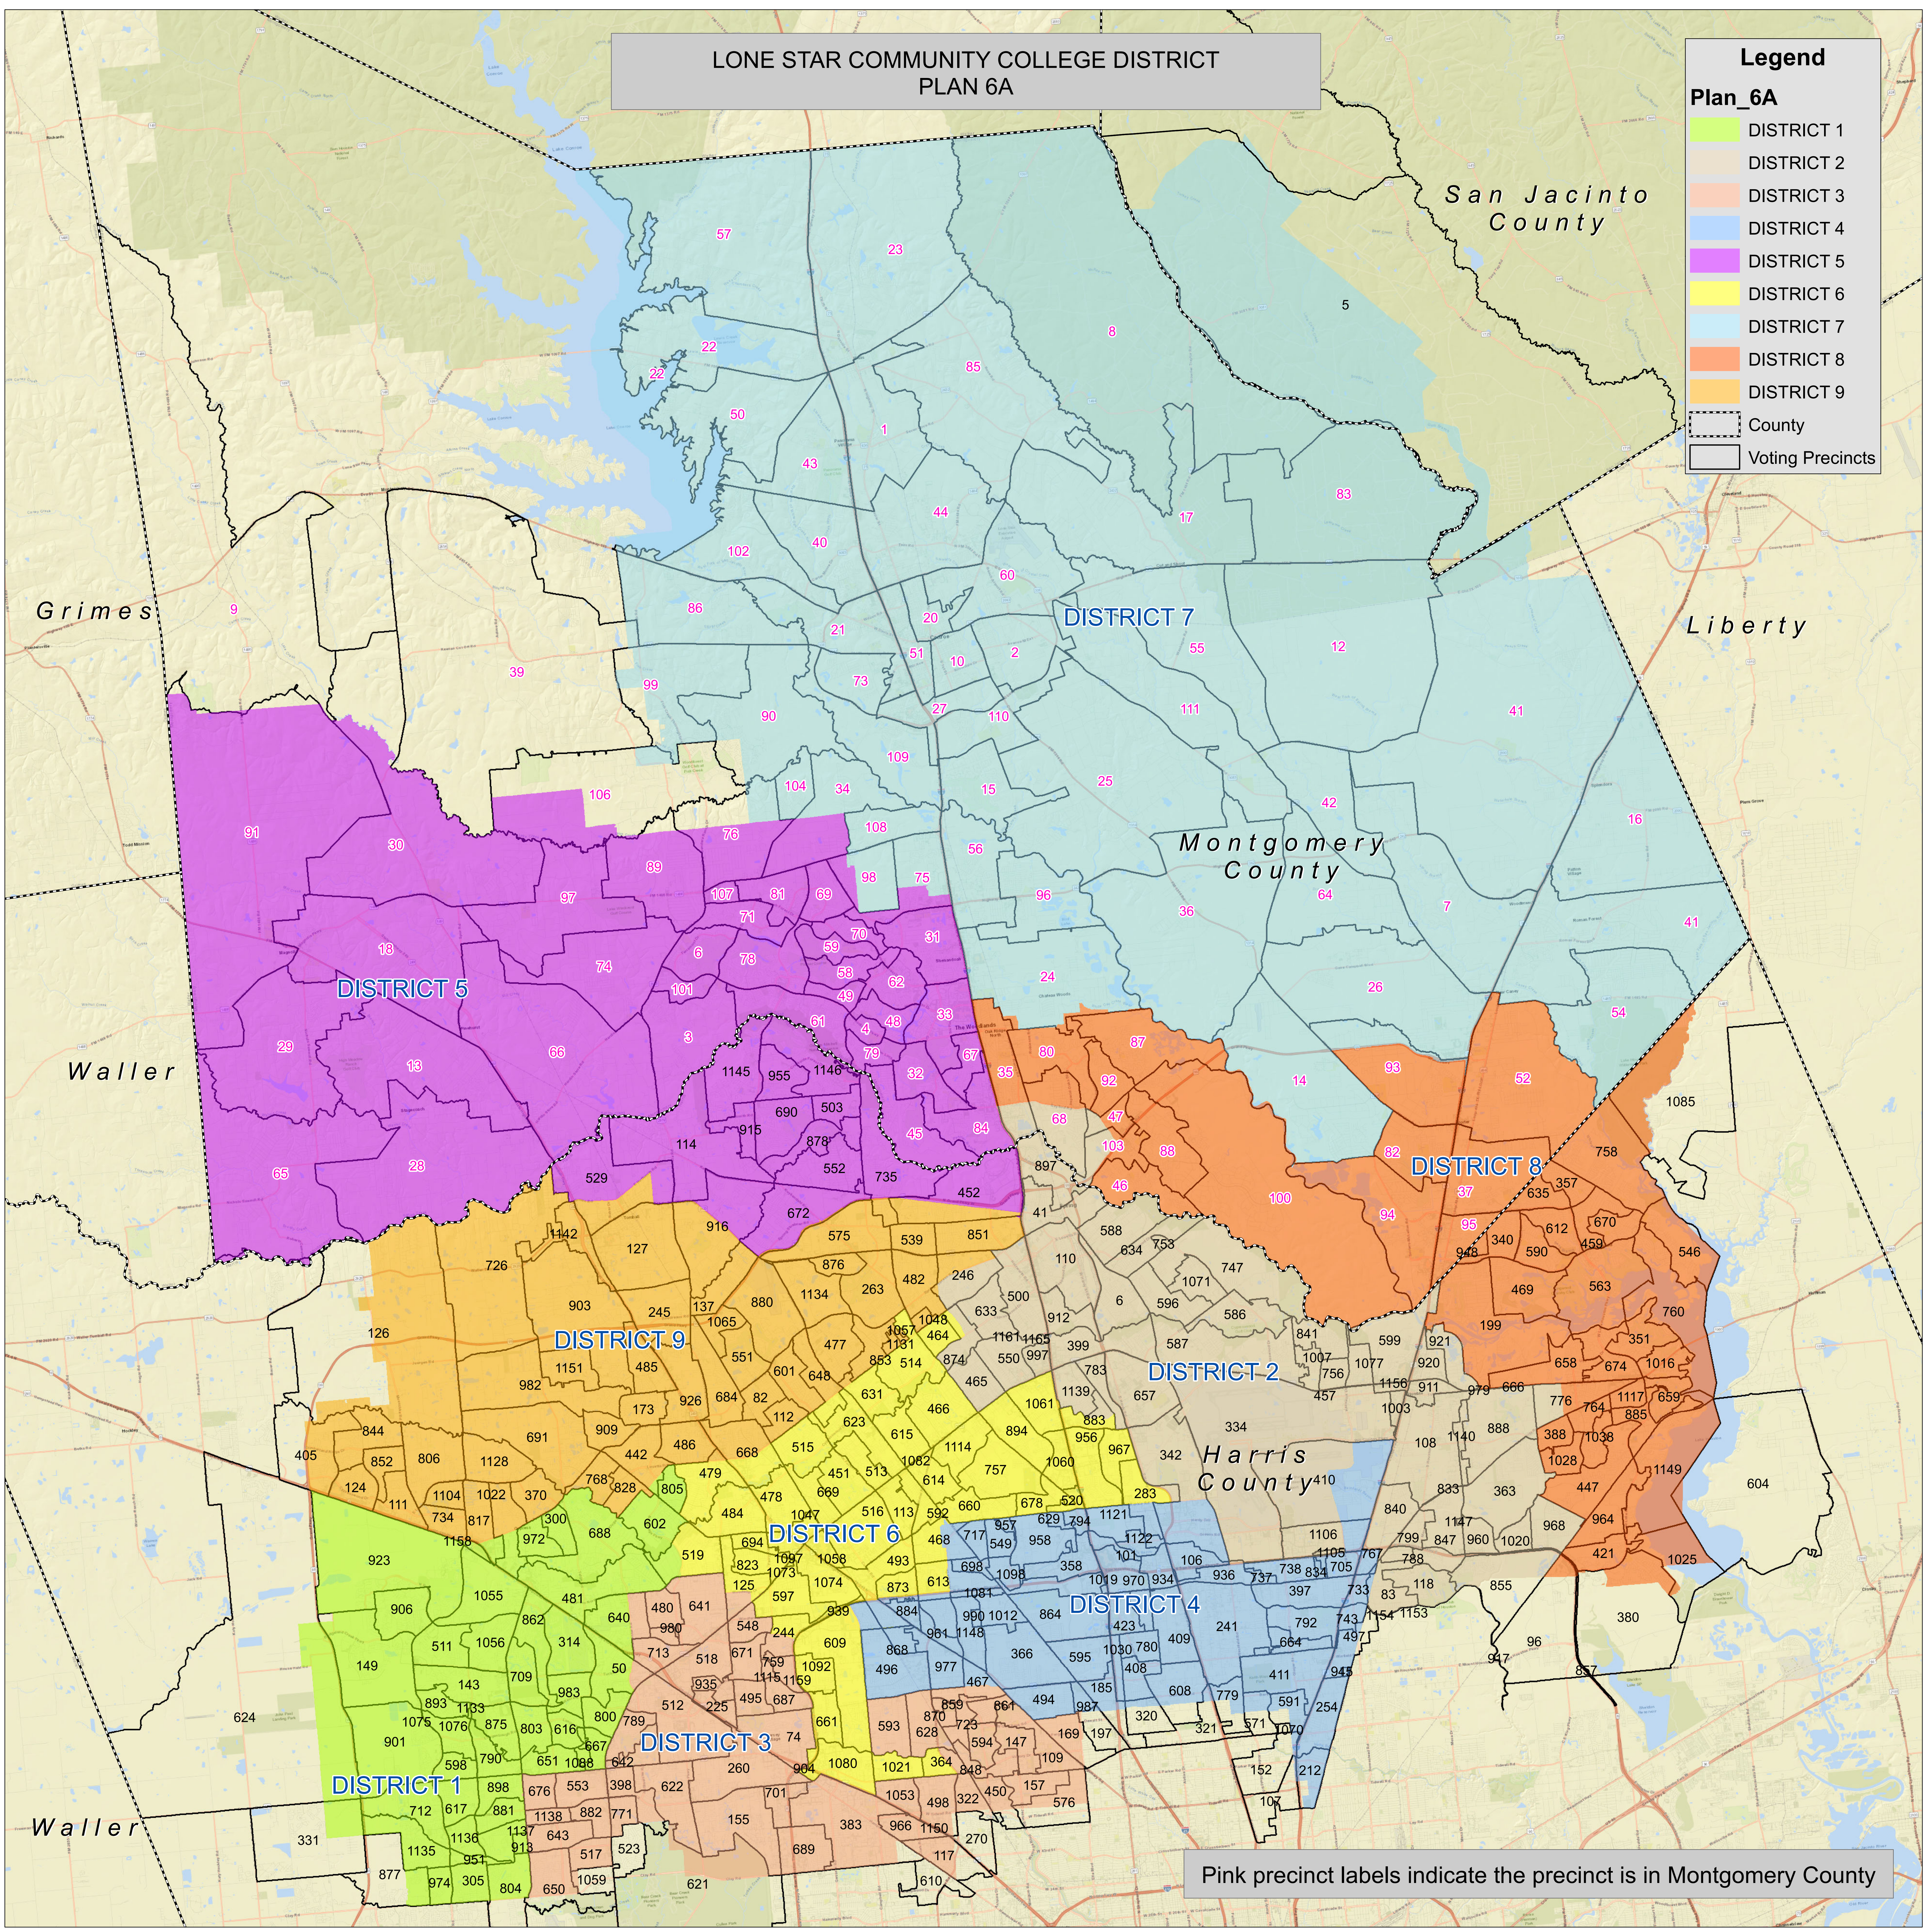

LONE STAR COMMUNITY COLLEGE DISTRICT
PLAN 6A

Legend

Plan_6A

- DISTRICT 1
- DISTRICT 2
- DISTRICT 3
- DISTRICT 4
- DISTRICT 5
- DISTRICT 6
- DISTRICT 7
- DISTRICT 8
- DISTRICT 9

- County
- Voting Precincts

Pink precinct labels indicate the precinct is in Montgomery County